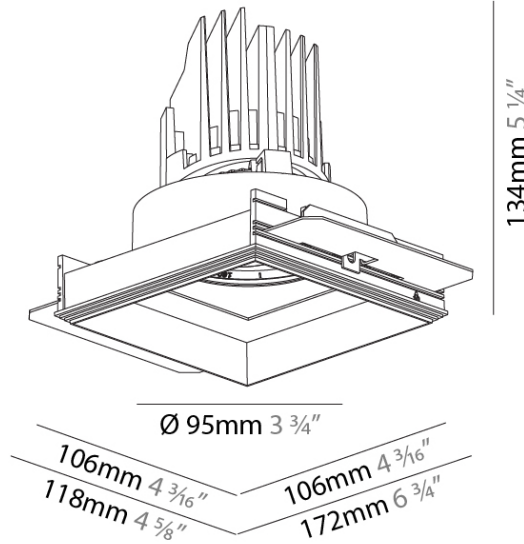

ELECTRICAL

Lamp Type: LED (Zhaga Standard)
Input Wattage (W): 13.2 / 16.5
Total Output Wattage (W): 12.1 / 14.7
Dimming: Tri-Mode (Non-Dimming and Phase Dimming (120Vac only) and 0-10V Dimming)
Driver Included: No
Driver Location: Recessed Housing
Driver Type: Constant Current - Universal
Driver Class: Class 2
Housing: See components
Input Voltage (V): 120 - 277
Constant Current (MA): 350

LED

Number of LEDs: 1
Color Temperature (°K): 2700 / 3000 / 3500 / 4000
Max. Delivered Lumen (lm): 850 / 950 / 1019 / 1040
Nominal Lumen (lm): 960 / 1070 / 1156 / 1180
CRI: >90 CRI
Efficiency (%): 88.5
Lamp Life (hrs): 50000
Upon Request: RGB-W Tunable White Special Color Temperature
Special LED

OPTICAL

Reflector?: 10
Adjustability: Rotational 355°; Tilt 30°
Upon Request: Special Beam Angles

RATINGS AND CERTIFICATIONS
© 2024 Zaneen LLC, 10000 88-3382, F 416-247-9319, www.zaneen.com

Available for international specifications by adding "INT" at the end of the existing Model #. For assistance on 'custom' specifications, contact zteam@zaneen.com.
Certified by: Certified for North American Standards
In a constant effort to supply the best product, we reserve the right to change specifications or materials without notice. The most recent specification sheets are found at zaneen.com
IP rating: IP20