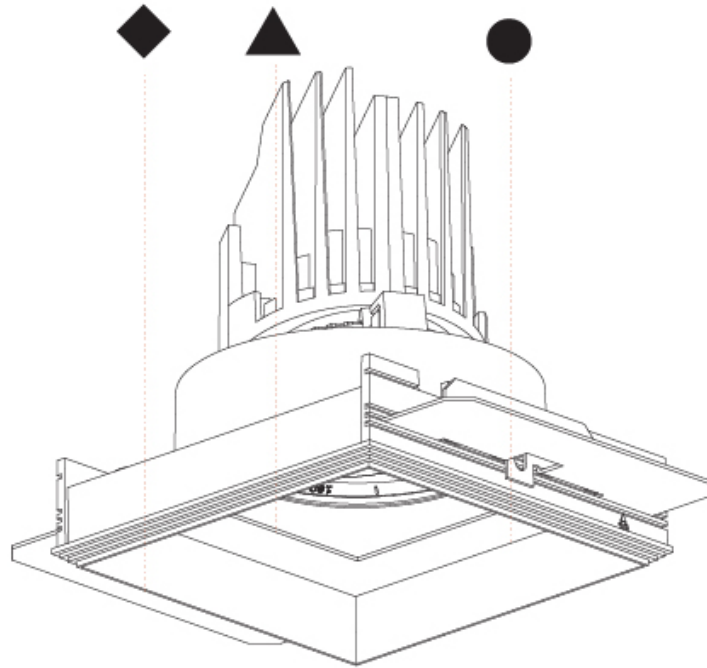

BIONIQ SQUARE ADJUSTABLE COMFORT TRIMLESS

A35215-

PROJECT _____

TYPE _____

SPECIFIER _____

QUANTITY _____

DATE _____